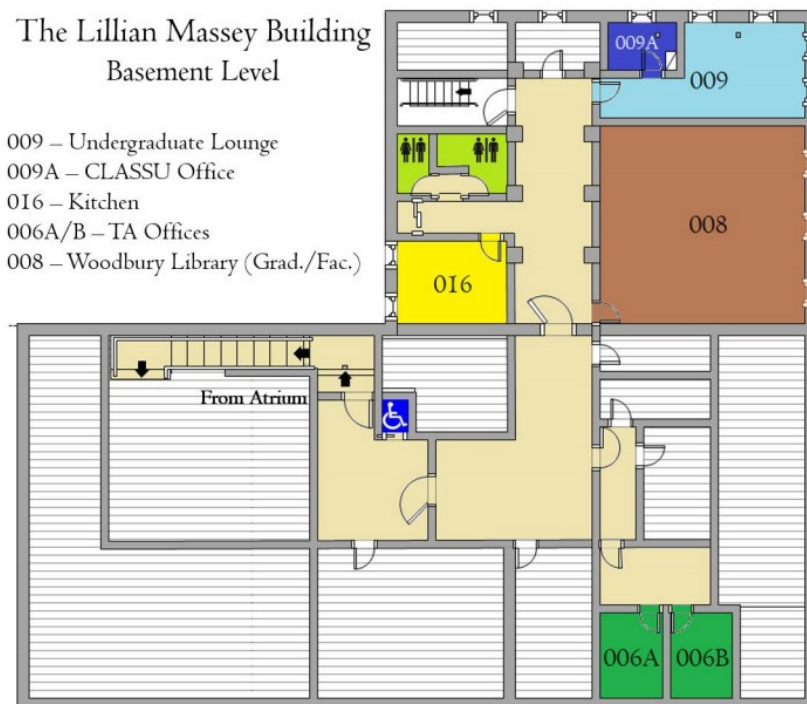

How to find the CLASSU Lounge (LI 009)

Greetings brave adventurer! Our lounge is a bit hidden away; however, couches, books, and tables await! Sometimes, you can even find FREE FOOD! So, here's how to get there:

Step 1: Find the Lillian Massey Building (125 Queen's Park)

Step 2: We're in the Basement, in the back corner (Room 009)

For a visual step-by-step, please see the following pages!

This is the Lillian Massey Building (ain't it pretty?!)

This is the atrium of the Lillian Massey Building (nicer than Sid Smith, right?).

Go to the left of the main stairs. Go through that wooden door.

Mind the step. Really, though, it's a big drop and people trip a lot.

Go down the stairs. If tall, mind your head. Go through the door.

Notice the nice Mediaevalists' lockers. Turn left.

The elevator is to your left. Go straight through the portal.

This corner isn't always super dark and sketchy. Turn left, following the checked floor.