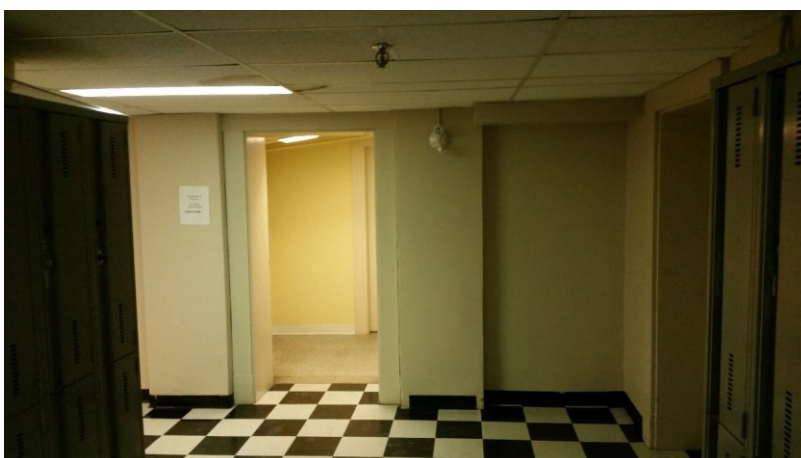

Go down the stairs. If tall, mind your head. Go through the door.

Notice the nice Mediaevalists' lockers. Turn left.

The elevator is to your left. Go straight through the portal.

This corner isn't always super dark and sketchy. Turn left, following the checked floor.

Keep following the checkered floor through the portal. Washrooms are on the left once through.

Welcome to the end of the checkered floor. Lounge magic is happening to your right.

The warmth (haha, not really) of the lounge beckons you in...