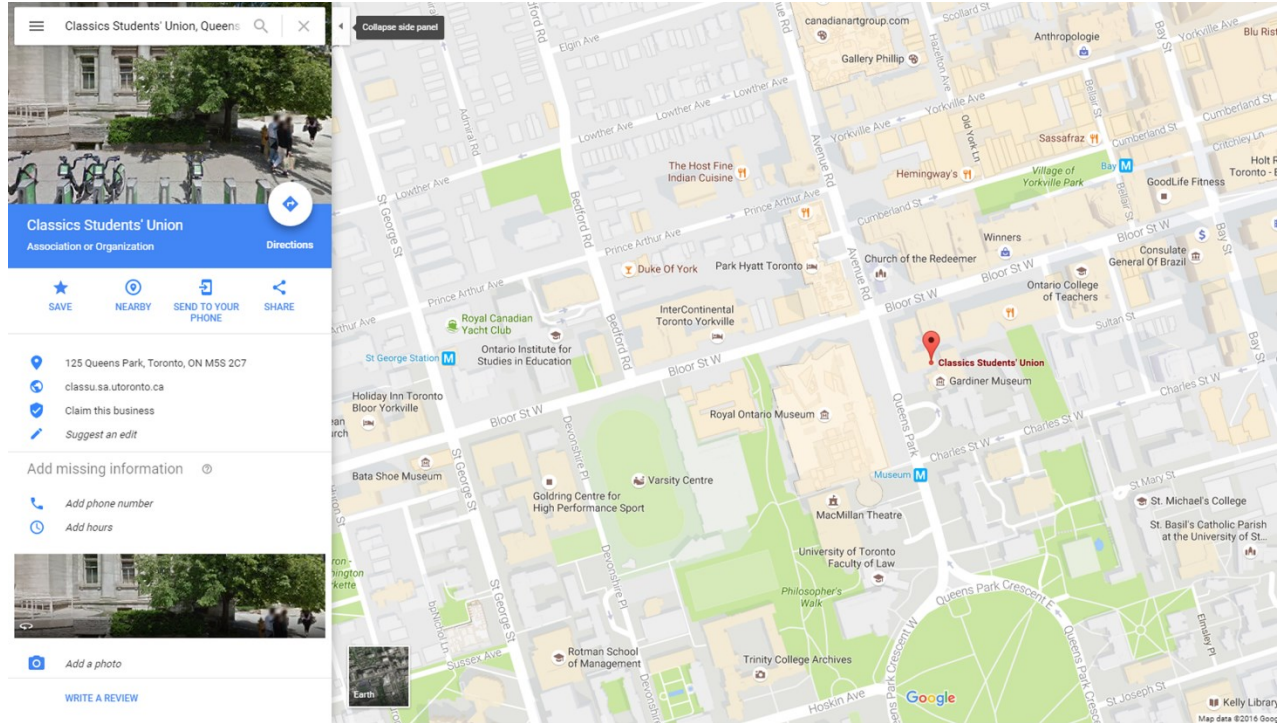

How to find the CLASSU Lounge (LI 009)

Greetings brave adventurer! Our lounge is a bit hidden away; however, couches, books, and tables await! Sometimes, you can even find FREE FOOD! So, here's how to get there:

Step 1: Find the Lillian Massey Building (125 Queen's Park)

Step 2: We're in the Basement, in the back corner (Room 009)

For a visual step-by-step, please see the following pages!

This is the Lillian Massey Building (ain't it pretty?!)

This is the atrium of the Lillian Massey Building (nicer than Sid Smith, right?).

Go to the left of the main stairs. Go through that wooden door.

Mind the step. Really, though, it's a big drop and people trip a lot.

Go down the stairs. If tall, mind your head. Go through the door.

Notice the nice Mediaevalists' lockers. Turn left.

The elevator is to your left. Go straight through the portal.

This corner isn't always super dark and sketchy. Turn left, following the checked floor.