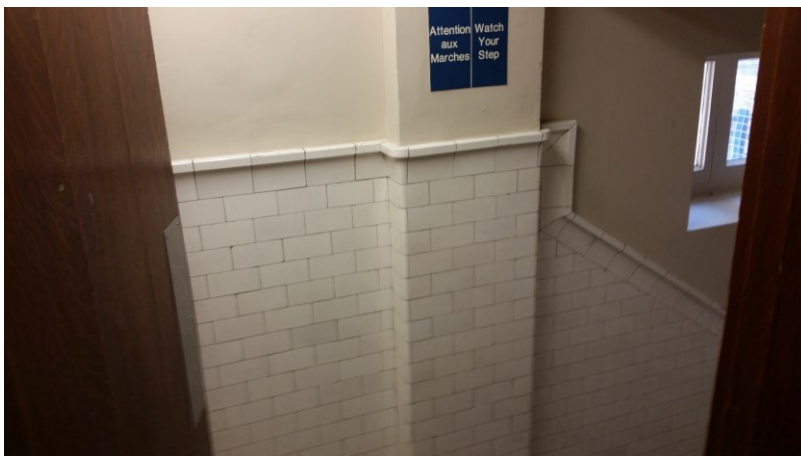

Step 1: Find the Lillian Massey Building (125 Queen's Park)

Step 2: We're in the Basement, in the back corner (Room 009)

For a visual step-by-step, please see the following pages!

This is the Lillian Massey Building (ain't it pretty?!)

This is the atrium of the Lillian Massey Building (nicer than Sid Smith, right?).

Go to the left of the main stairs. Go through that wooden door.

Mind the step. Really, though, it's a big drop and people trip a lot.

Go down the stairs. If tall, mind your head. Go through the door.

Notice the nice Mediaevalists' lockers. Turn left.

The elevator is to your left. Go straight through the portal.

This corner isn't always super dark and sketchy. Turn left, following the checked floor.

Keep following the checkered floor through the portal. Washrooms are on the left once through.

Welcome to the end of the checkered floor. Lounge magic is happening to your right.

The warmth (haha, not really) of the lounge beckons you in...